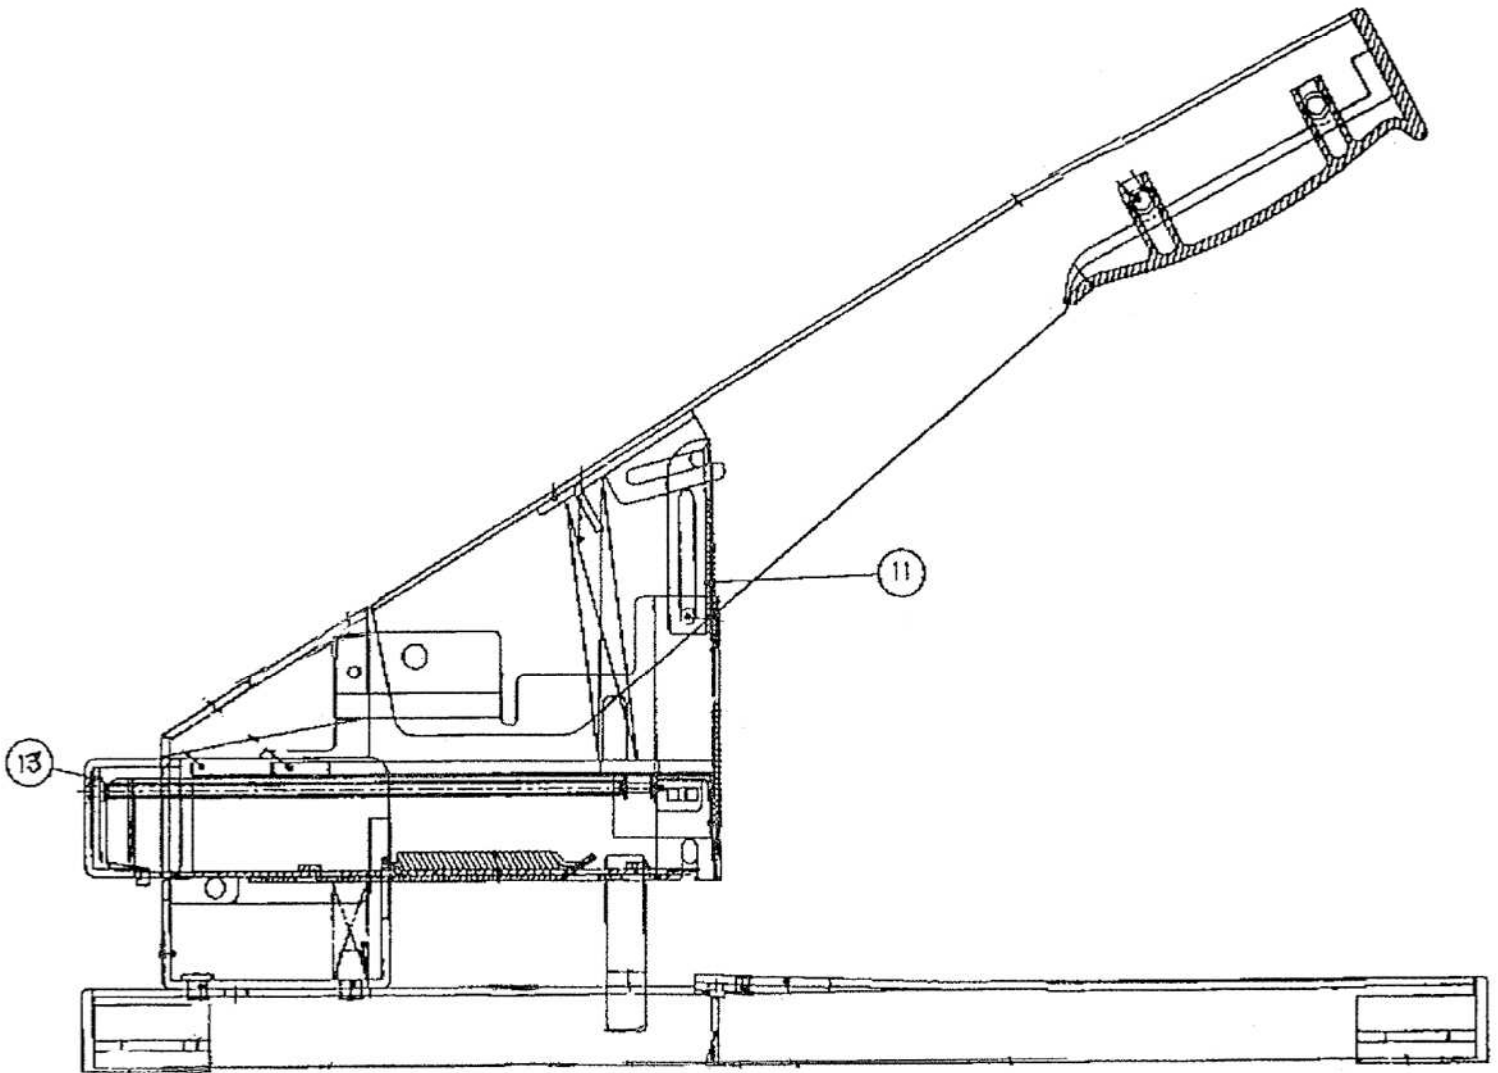

CLASSICO S924 Heavy Duty Stapler

(formally AS924)

Parts List

Item No.	Part No	Description
11	AS92411	Driver Assembly
13	AS92413	Pusher Assembly